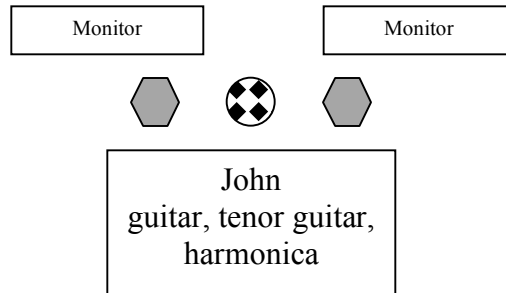

John Wort Hannam Stage Plot Solo

= XLR Input

= Vocal Mic with boom stand

AUDIENCE

John will bring his own vocal mic and his own D.I. Boxes. These will require phantom power.

Any questions please phone John's cell at 403-315-3056