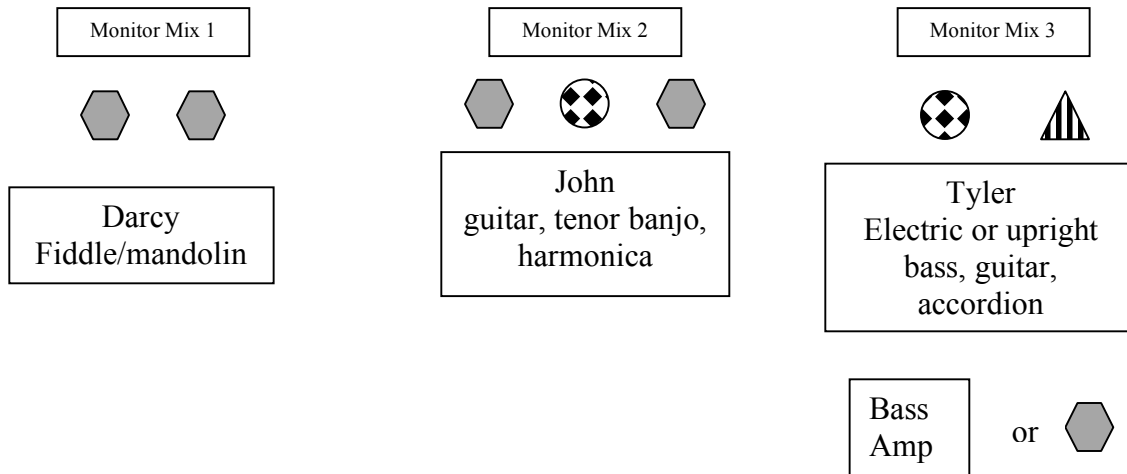

John Wort Hannam Stage Plot Trio

 = XLR Input

 = Vocal Mic with boom stand

 = Instrument Mic with boom stand

AUDIENCE

NOTES:

If possible, please provide separate monitor mixes for each musician.

John will provide his own vocal mic and his own DI boxes.